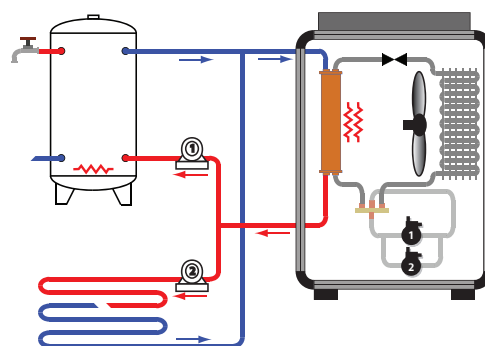

SW600: Renewable Energy for your future

Technical Data

- Mounting: Panel mounting / 4DIN Rail
- Power supply: 12...24V~ 50/60 Hz
- Analogue inputs: 3 NTC/D.I. voltage free
2 NTC/4-20 mA/0-1V/0-5V/0-10V/
D.I. voltage free
- Digital input: 6 voltage free
- Analogue output: 1 for TRIAC
1 or 2 for PWM
2 for 0-10V...
1 for 4-20 mA/0-20 mA
- Digital output: 3/4/5 depending on version with
relays 2A 250V~
- Digital output: 1 Open collector (low voltage)
- Connectivity: TTL and RS485 ports
- DM Interface: DMI100-x (on TTL)
(End User, Service, Manufacturer)
- Room Controller: 3 wire voltage interface,
(Connector) max distance 100m

SBW600

SDW600

Accessories

- Transformer
- Temperature probes
- Pressure transducers
- Pressure switches
- Fan modules
- Software Tools

- Room Controller

Example of Air source system

Example of Geothermal system