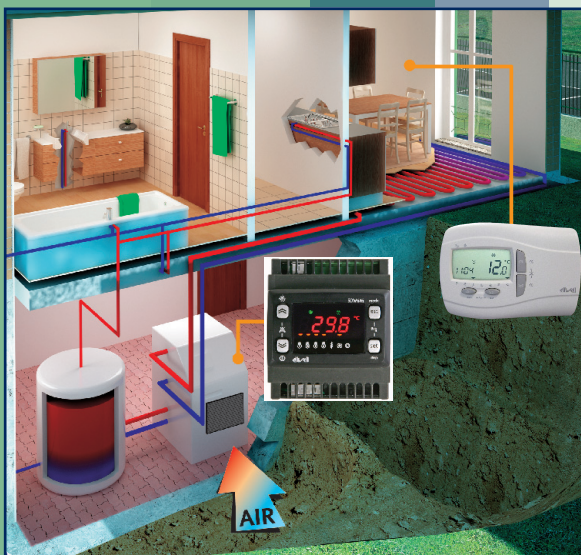

SW600

Renewable Energy for your future

Compact and flexible controller for advanced residential heat pump

AIR

GEO THERMAL

Features

- Sanitary Hot Water with Auto-adaptive Setpoint
- Anti-Legionnaires function on pre-setting time band
- Programmable timer function for heating/cooling
- Daily and weekly management for Sanitary Hot Water
- Management of compressor with inverter
- Electrical heater for hot sanitary water
- Boiler integration mode management
- RS-485 port integrated

SW600: Renewable Energy for your future

Technical Data

- Mounting: Panel mounting / 4DIN Rail
- Power supply: 12...24V~ 50/60 Hz
- Analogue inputs: 3 NTC/D.I. voltage free
2 NTC/4-20 mA/0-1V/0-5V/0-10V/
D.I. voltage free
- Digital input: 6 voltage free
- Analogue output: 1 for TRIAC
1 or 2 for PWM
2 for 0-10V...
1 for 4-20 mA/0-20 mA
- Digital output: 3/4/5 depending on version with
relays 2A 250V~
- Digital output: 1 Open collector (low voltage)
- Connectivity: TTL and RS485 ports
- DM Interface: DMI100-x (on TTL)
(End User, Service, Manufacturer)
- Room Controller: 3 wire voltage interface,
(Connector) max distance 100m

SBW600

SDW600

Accessories

- Transformer
- Temperature probes
- Pressure transducers
- Pressure switches
- Fan modules
- Software Tools

- Room Controller

Example of Air source system

Example of Geothermal system