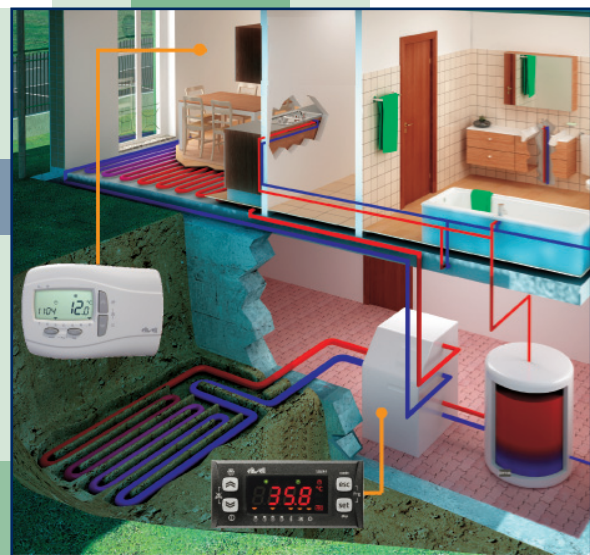

SW600

Renewable Energy for your future

Compact and flexible controller for advanced residential heat pump

AIR

GEO THERMAL

Features

- Sanitary Hot Water with Auto-adaptive Setpoint
- Anti-Legionnaires function on pre-setting time band
- Programmable timer function for heating/cooling
- Daily and weekly management for Sanitary Hot Water
- Management of compressor with inverter
- Electrical heater for hot sanitary water
- Boiler integration mode management
- RS-485 port integrated

SW600: Renewable Energy for your future

Technical Data

- Mounting: Panel mounting / 4DIN Rail
- Power supply: 12...24V~ 50/60 Hz
- Analogue inputs: 3 NTC/D.I. voltage free
2 NTC/4-20 mA/0-1V/0-5V/0-10V/
D.I. voltage free
- Digital input: 6 voltage free
- Analogue output: 1 for TRIAC
1 or 2 for PWM
2 for 0-10V...
1 for 4-20 mA/0-20 mA
- Digital output: 3/4/5 depending on version with
relays 2A 250V~
- Digital output: 1 Open collector (low voltage)
- Connectivity: TTL and RS485 ports
- DM Interface: DMI100-x (on TTL)
(End User, Service, Manufacturer)
- Room Controller: 3 wire voltage interface,
(Connector) max distance 100m

SBW600

SDW600

Accessories

- Transformer
- Temperature probes
- Pressure transducers
- Pressure switches
- Fan modules
- Software Tools

- Room Controller

Example of Air source system

Example of Geothermal system