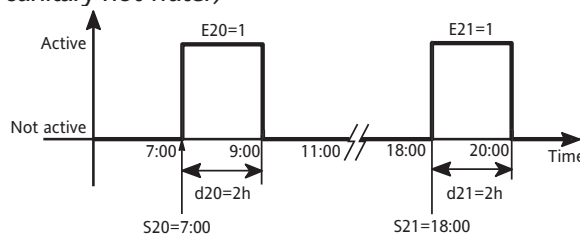

Timer Function

Dedicated parameters for programming daily and weekly controller functioning (heating/cooling and sanitary hot water)