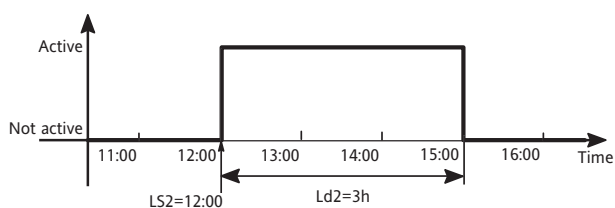

Anti-Legionnaires Function

Dedicated parameters for programming daily and weekly activation of the anti-legionnaires function