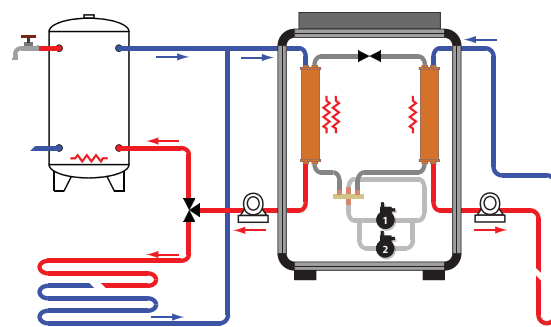

SW600: Renewable Energy for your future

Technical Data

- Mounting: Panel mounting / 4DIN Rail
- Power supply: 12...24V~ 50/60 Hz
- Analogue inputs: 3 NTC/D.I. voltage free
2 NTC/4-20 mA/0-1V/0-5V/0-10V/
D.I. voltage free
- Digital input: 6 voltage free
- Analogue output: 1 for TRIAC
1 or 2 for PWM
2 for 0-10V...
1 for 4-20 mA/0-20 mA
- Digital output: 3/4/5 depending on version with
relays 2A 250V~
- Digital output: 1 Open collector (low voltage)
- Connectivity: TTL and RS485 ports
- DM Interface: DMI100-x (on TTL)
(End User, Service, Manufacturer)
- Room Controller: 3 wire voltage interface,
(Connector) max distance 100m

SBW600

SDW600

Accessories

- Transformer
- Temperature probes
- Pressure transducers
- Pressure switches
- Fan modules
- Software Tools

- Room Controller

Example of Air source system

Example of Geothermal system