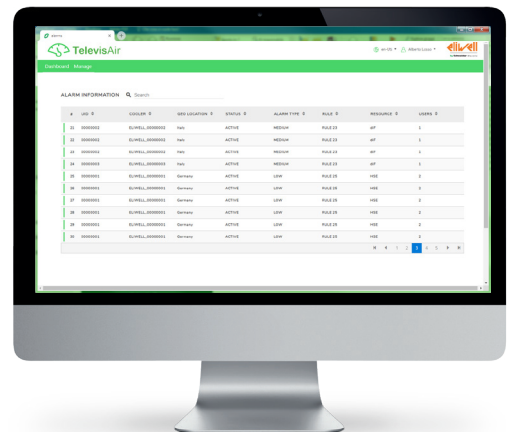

www.eliwell.com

Learn more

TelevisAir Solution for connected co

Eliwell's solution for co
bottle coolers • drink
freezers • display cabin

TelevisAir CLOUD

- > Asset tracking
cooler geolocation
- > Cooler performance under control
data storage & analytics
- > Optimized maintenance
alarm notification

TelevisAir CLOUD

Activate your account and the platform will provide you with:

- > **Assets tracking:** view the geographic layout and the general status of your cooler network
- > **Cooler performance under control:** access each cooler to view the history of stored data
- > **Optimized maintenance:** activate thresholds alert messages for each variable of the cooler operation

TelevisAir solution: how it works

connectivity designed for dispensers • icecream sets

Eliwell AIR APP

- > **Smart user interface** available from any device
- > **Easy setting & support** configuration map sharing
- > **Local datalogging management** datalog memory download & sharing