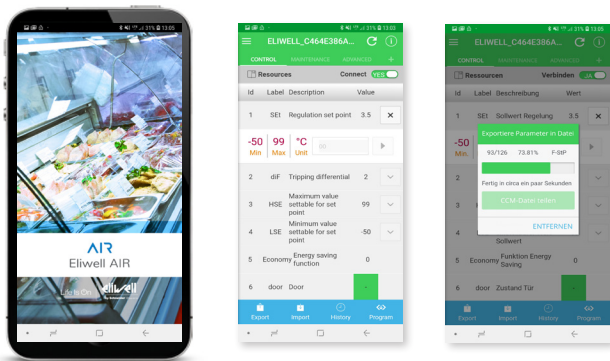

TelevisAir CLOUD

Activate your account and the platform will provide you with:

- > **Assets tracking:** view the geographic layout and the general status of your cooler network
- > **Cooler performance under control:** access each cooler to view the history of stored data
- > **Optimized maintenance:** activate thresholds alert messages for each variable of the cooler operation

TelevisAir solution: how it works

connectivity designed for dispensers • icecream sets

Eliwell AIR APP

- > **Smart user interface** available from any device
- > **Easy setting & support** configuration map sharing
- > **Local datalogging management** datalog memory download & sharing

Eliwell AIR APP

Available for Android and iOS operating systems, offers the following features:

- > **Smart local interface with the controller:** verify the status of the controller, the value of operating variables, the complete management of each parameter and the transmission of specific commands
- > **Easy setting & support:** download and upload the full map of the device and share it through the media installed in your device, for example via email or WhatsApp
- > **Local datalogging management:** dump and share the memory of the BTLE Dongle in CSV format for diagnostics or HACCP purposes