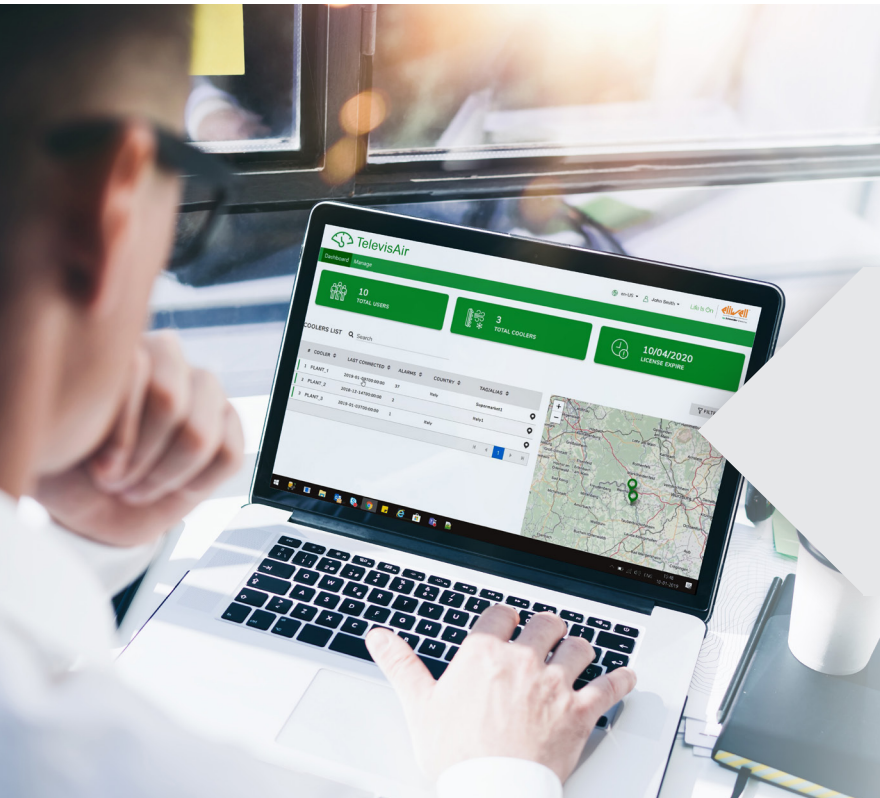

Life Is On

TelevisAir

Solution for connected coolers

Enable cloud services

Smart local user interface

Local datalogging management

Simplified setting & maintenance

Cooler geolocation

www.eliwell.com

Learn more

TelevisAir Solution for connected co

Eliwell's solution for co
bottle coolers • drink
freezers • display cabin

TelevisAir CLOUD

- > Asset tracking
cooler geolocation
- > Cooler performance under control
data storage & analytics
- > Optimized maintenance
alarm notification

TelevisAir CLOUD

Activate your account and the platform will provide you with:

- > **Assets tracking:** view the geographic layout and the general status of your cooler network
- > **Cooler performance under control:** access each cooler to view the history of stored data
- > **Optimized maintenance:** activate thresholds alert messages for each variable of the cooler operation

TelevisAir solution: how it works

connectivity designed for dispensers • icecream sets

Eliwell AIR APP

- > **Smart user interface** available from any device
- > **Easy setting & support** configuration map sharing
- > **Local datalogging management** datalog memory download & sharing